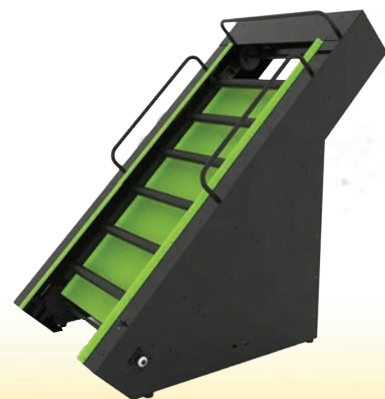

ACTIVE GYM J Ladder

Professional cardio equipment / Professionelle Fitness Cardiogeräte
Dimensions (cm) / Größe (cm) - 198x110x200
Weight (kg) / Gewicht (kg) - 440
Maximum user weight (kg) / Maximales Benutzergewicht (kg) - 200